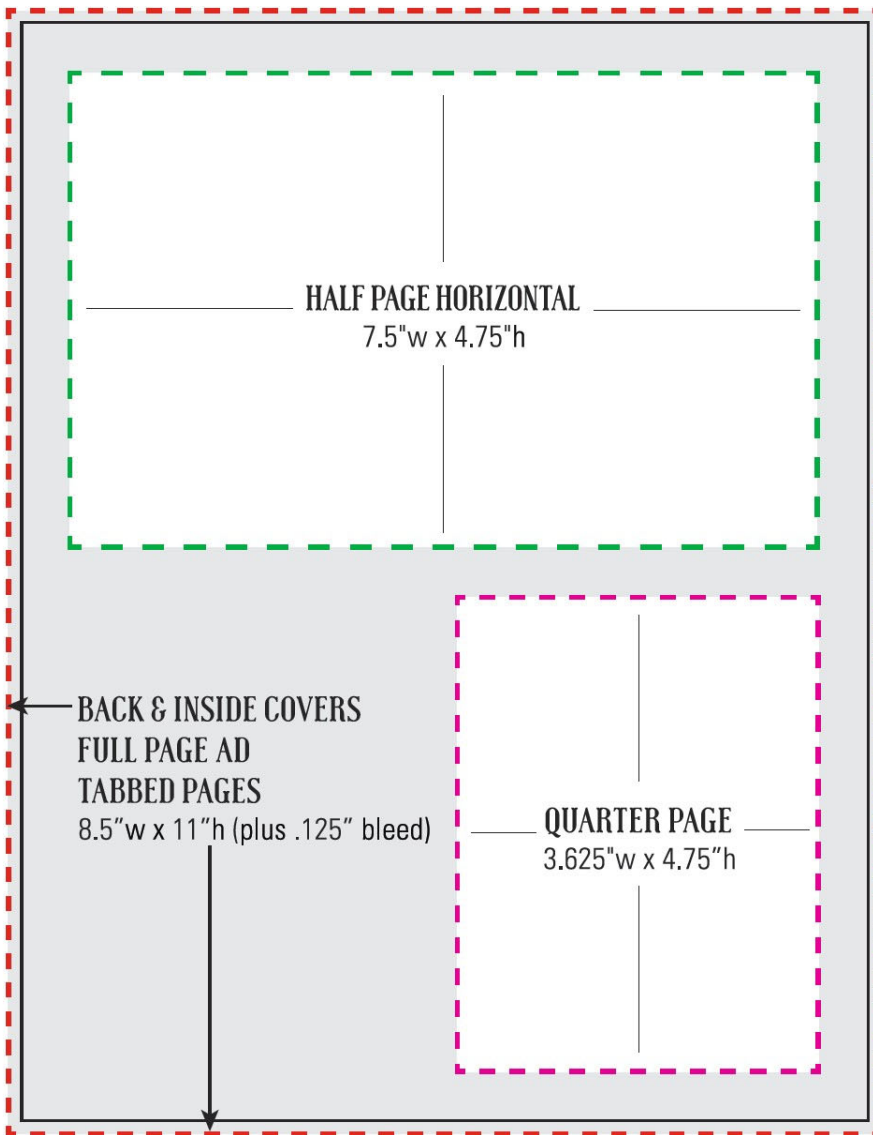

Program Book Print Specifications

AD SIZES

BACK COVER & INSIDE COVERS

8.5" w x 11" h (plus .125" bleed)

TABBED PAGES (2-sided)

8.5" w x 11" h (plus .125" bleed)

FULL PAGE

8.5" w x 11" h (plus .125" bleed)

HALF PAGE HORIZONTAL

7.5" w x 4.75" h

QUARTER PAGE

3.625" w x 4.75" h

SUBMISSION REQ

All ads are 4-color (CMYK)

Please send all artwork as digital files in (vector) pdf or jpg/tif format

pdf: 300 dpi / fonts as outlines

jpg: 300 dpi / CMYK